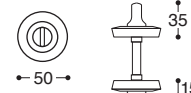

S/bocchetta / Latch

K00582

Patent / Lock

K00584

Yale / Cylinder

K00586

WC / Privacy - Q.6/7/8

Fedra Maniglia - con molla / **Doorhandle** - springloaded