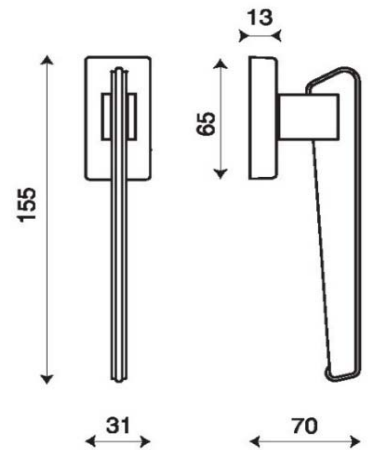

Cromo satinato - Satin chrome - Mat chrome +
Chrom satiné
Arancio - Orange

Articolo / Product Model / Article	K00T	Catalogo / Catalogue Katalog / Catalogue	Tratto Quad	Materiale / Material Material / Matériel	Ottone - Brass Messing - Laiton
Set A	Set B	Set C	Set D	Set E	Set F