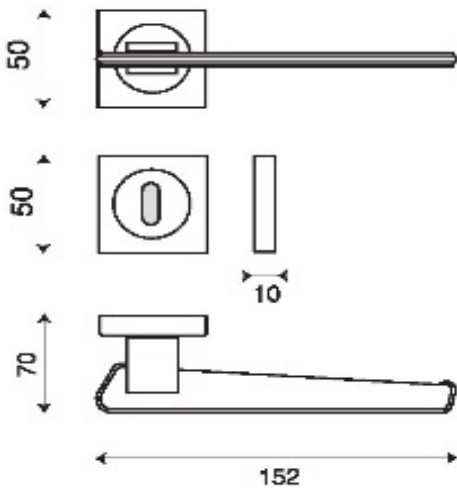

Cromo satinato - Satin chrome - Mat chrome +
Chrom satiné
Arancio - Orange

Articolo / Product Model / Article	K00T	Catalogo / Catalogue Katalog / Catalogue	Tratto Quad	Materiale / Material Material / Matériel	Ottone - Brass Messing - Laiton
Set A	Set B	Set C	Set D	Set E	Set F